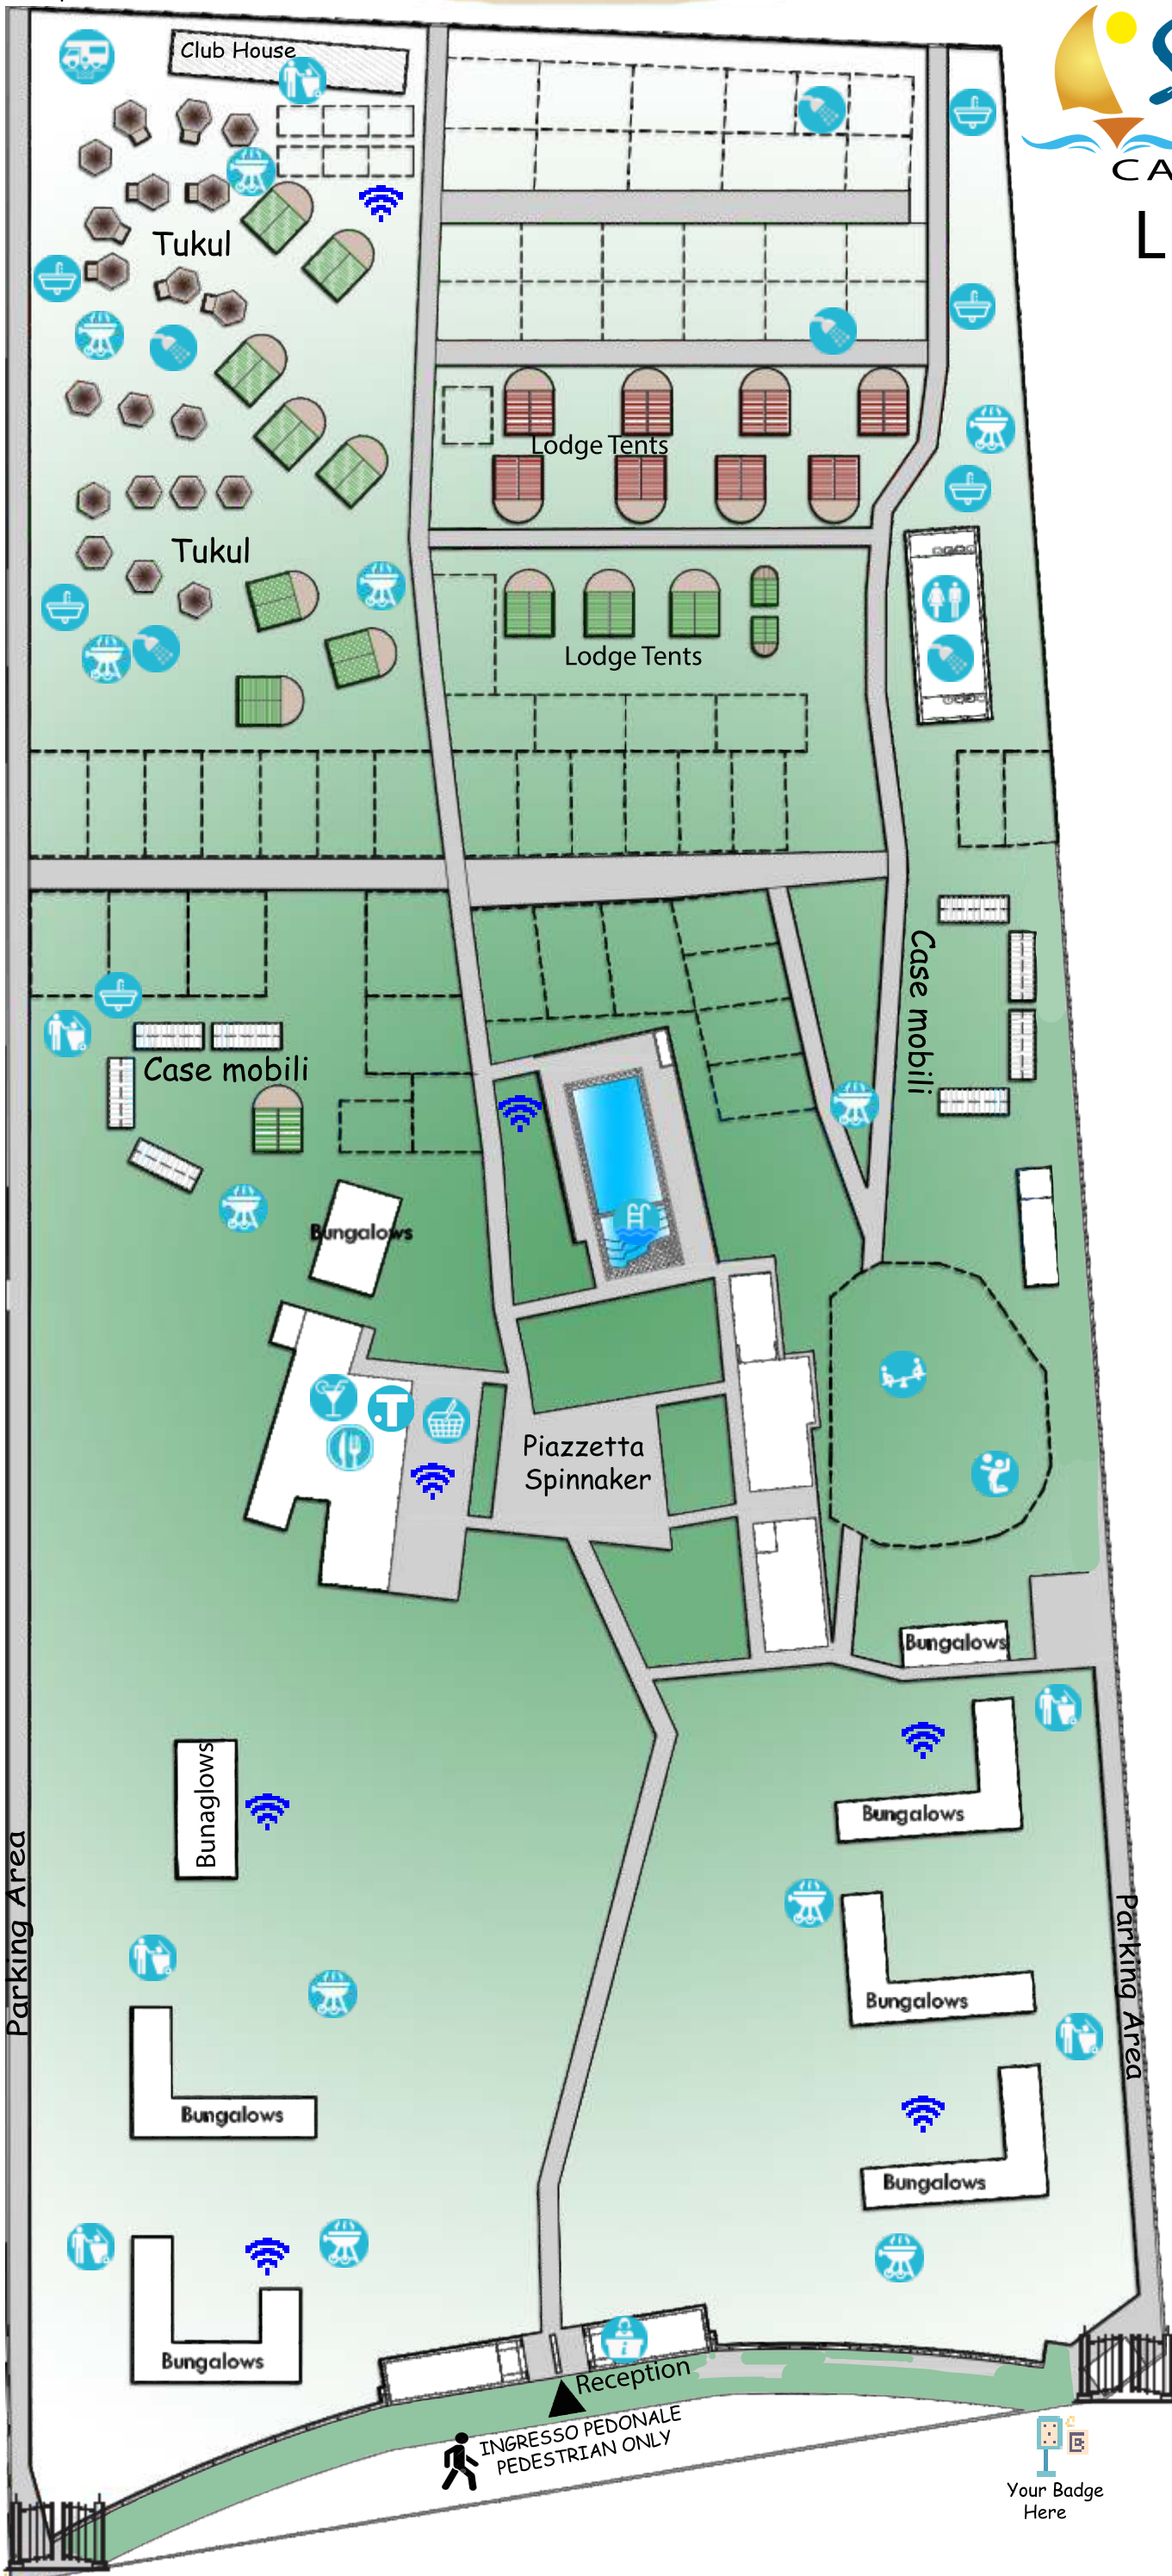

Camper Service

VILLAGE - CAMPING
SPINNAKER
www.spinnakervacanze.com
 CAMPING LAYOUT
LEGENDA

-  Piscina
Swimming Pool
-  Isola Ecologica
Waste bins
-  Camper Service
-  Reception
-  Docce
Showers
-  Lavatoi
Wash Basins
-  Bagni
Toilette
-  Beach Volley
-  Area Giochi
Playground
-  Ristorante
Restaurant
-  Bar
-  Tabacchi
Tobacconist
-  Barbecue
-  Market
-  Free Wifi

INGRESSO PEDONALE
 PEDESTRIAN ONLY

Your Badge
 Here